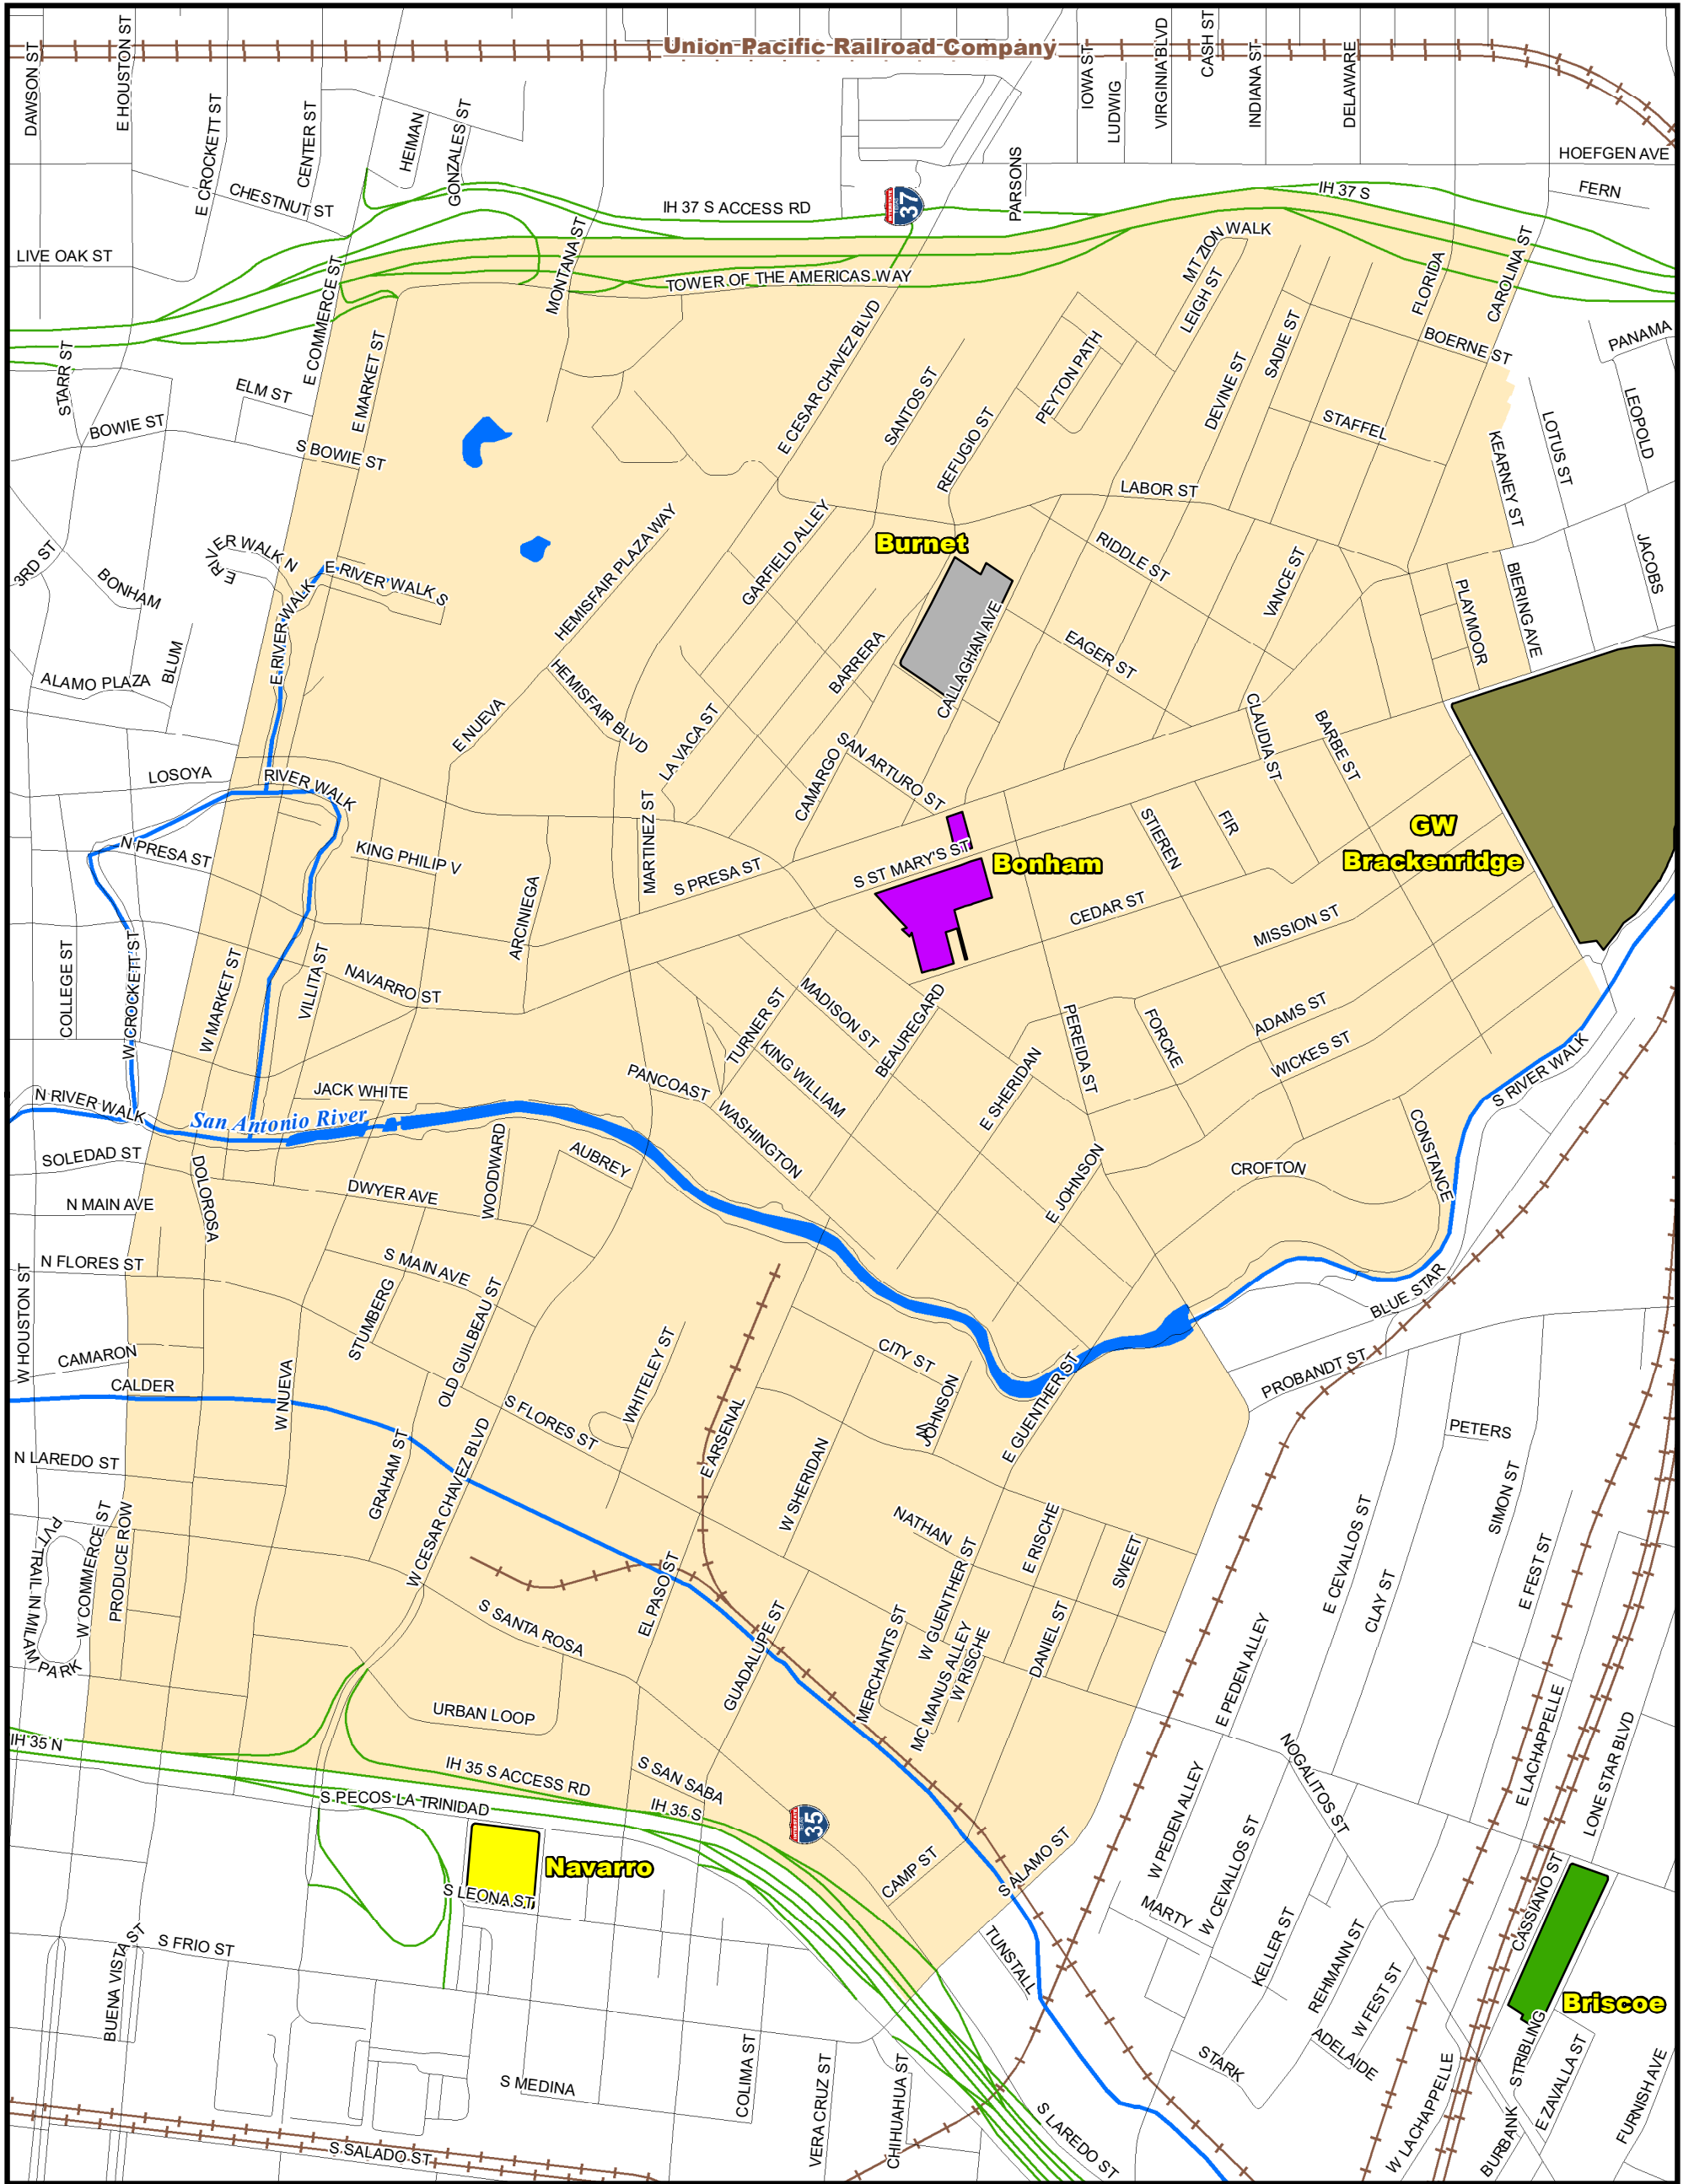

# Attendance Boundary for 2021-2022

**BONHAM**  
**Primary School**  
**Grades Served: K-8**

**925 S. ST. MARY'S ST.**  
**SAN ANTONIO, TX 78205**

**LEGEND**

1 inch equals 0.15 miles

**Last Updated 2019-2020**

SAISD Facilities		Route Features		Natural Features	
<span style="background-color: #ADD8E6; border: 1px solid black; display: inline-block; width: 20px; height: 10px;"></span> Early Childhood EC	<span style="background-color: #FF0000; border: 1px solid black; display: inline-block; width: 20px; height: 10px;"></span> Middle School	Streets	Rivers & Creeks		
<b>Facility_Type</b>		Railroad Tracks	Water Bodies		
<span style="background-color: #FFA500; border: 1px solid black; display: inline-block; width: 20px; height: 10px;"></span> Administrative	<span style="background-color: #008000; border: 1px solid black; display: inline-block; width: 20px; height: 10px;"></span> Primary PK/K-5/6				
<span style="background-color: #808080; border: 1px solid black; display: inline-block; width: 20px; height: 10px;"></span> Closed - Pending Reuse	<span style="background-color: #0000FF; border: 1px solid black; display: inline-block; width: 20px; height: 10px;"></span> PK/K-8 School				
	<span style="background-color: #FFFF00; border: 1px solid black; display: inline-block; width: 20px; height: 10px;"></span> Special Program				
	<span style="background-color: #808000; border: 1px solid black; display: inline-block; width: 20px; height: 10px;"></span> High School				