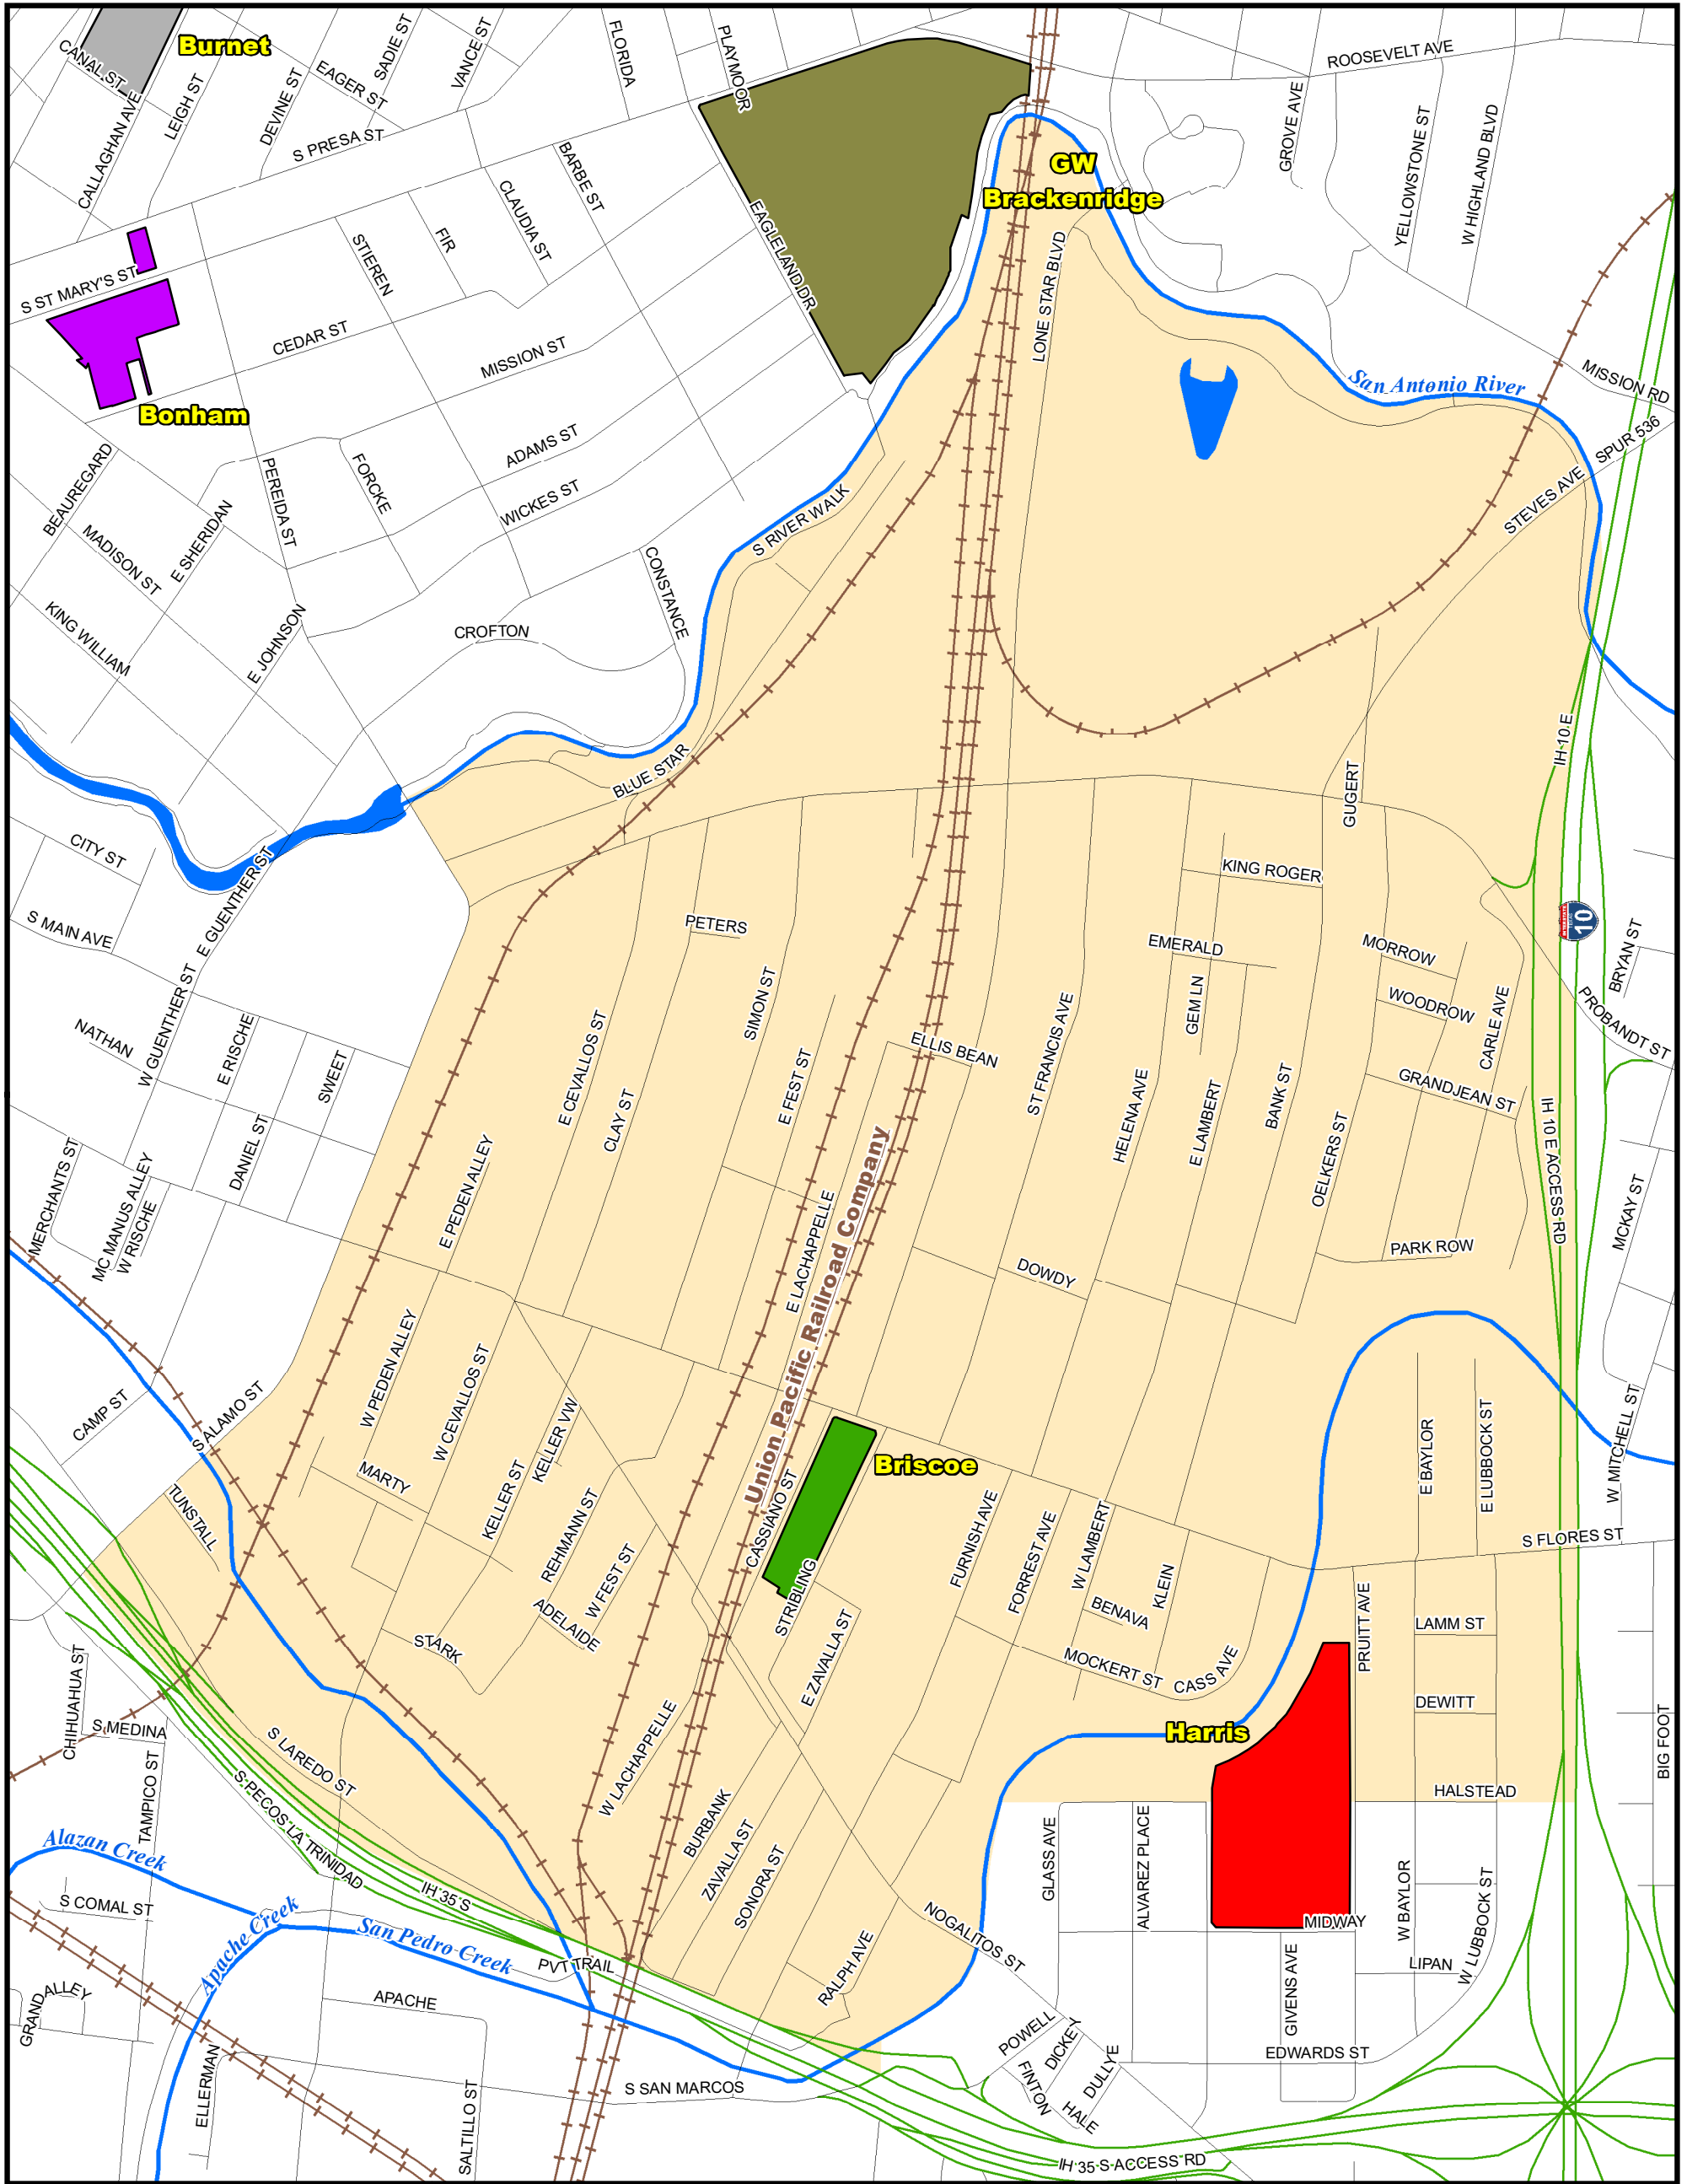

Attendance Boundary for 2021-2022

BRISCOE
Primary School
Grades Served: PK-5

2015 S. FLORES ST.
SAN ANTONIO, TX 78204

LEGEND

1 inch equals 0.14 miles

Last Updated 2019-2020

SAISD Facilities		Route Features		Natural Features	
Facility_Type					
	Administrative		Streets		Rivers & Creeks
	Closed - Pending Reuse		Primary PK/K-5/6		Railroad Tracks
	High School		Middle School		Water Bodies
	PK/K-8 School		Special Program		