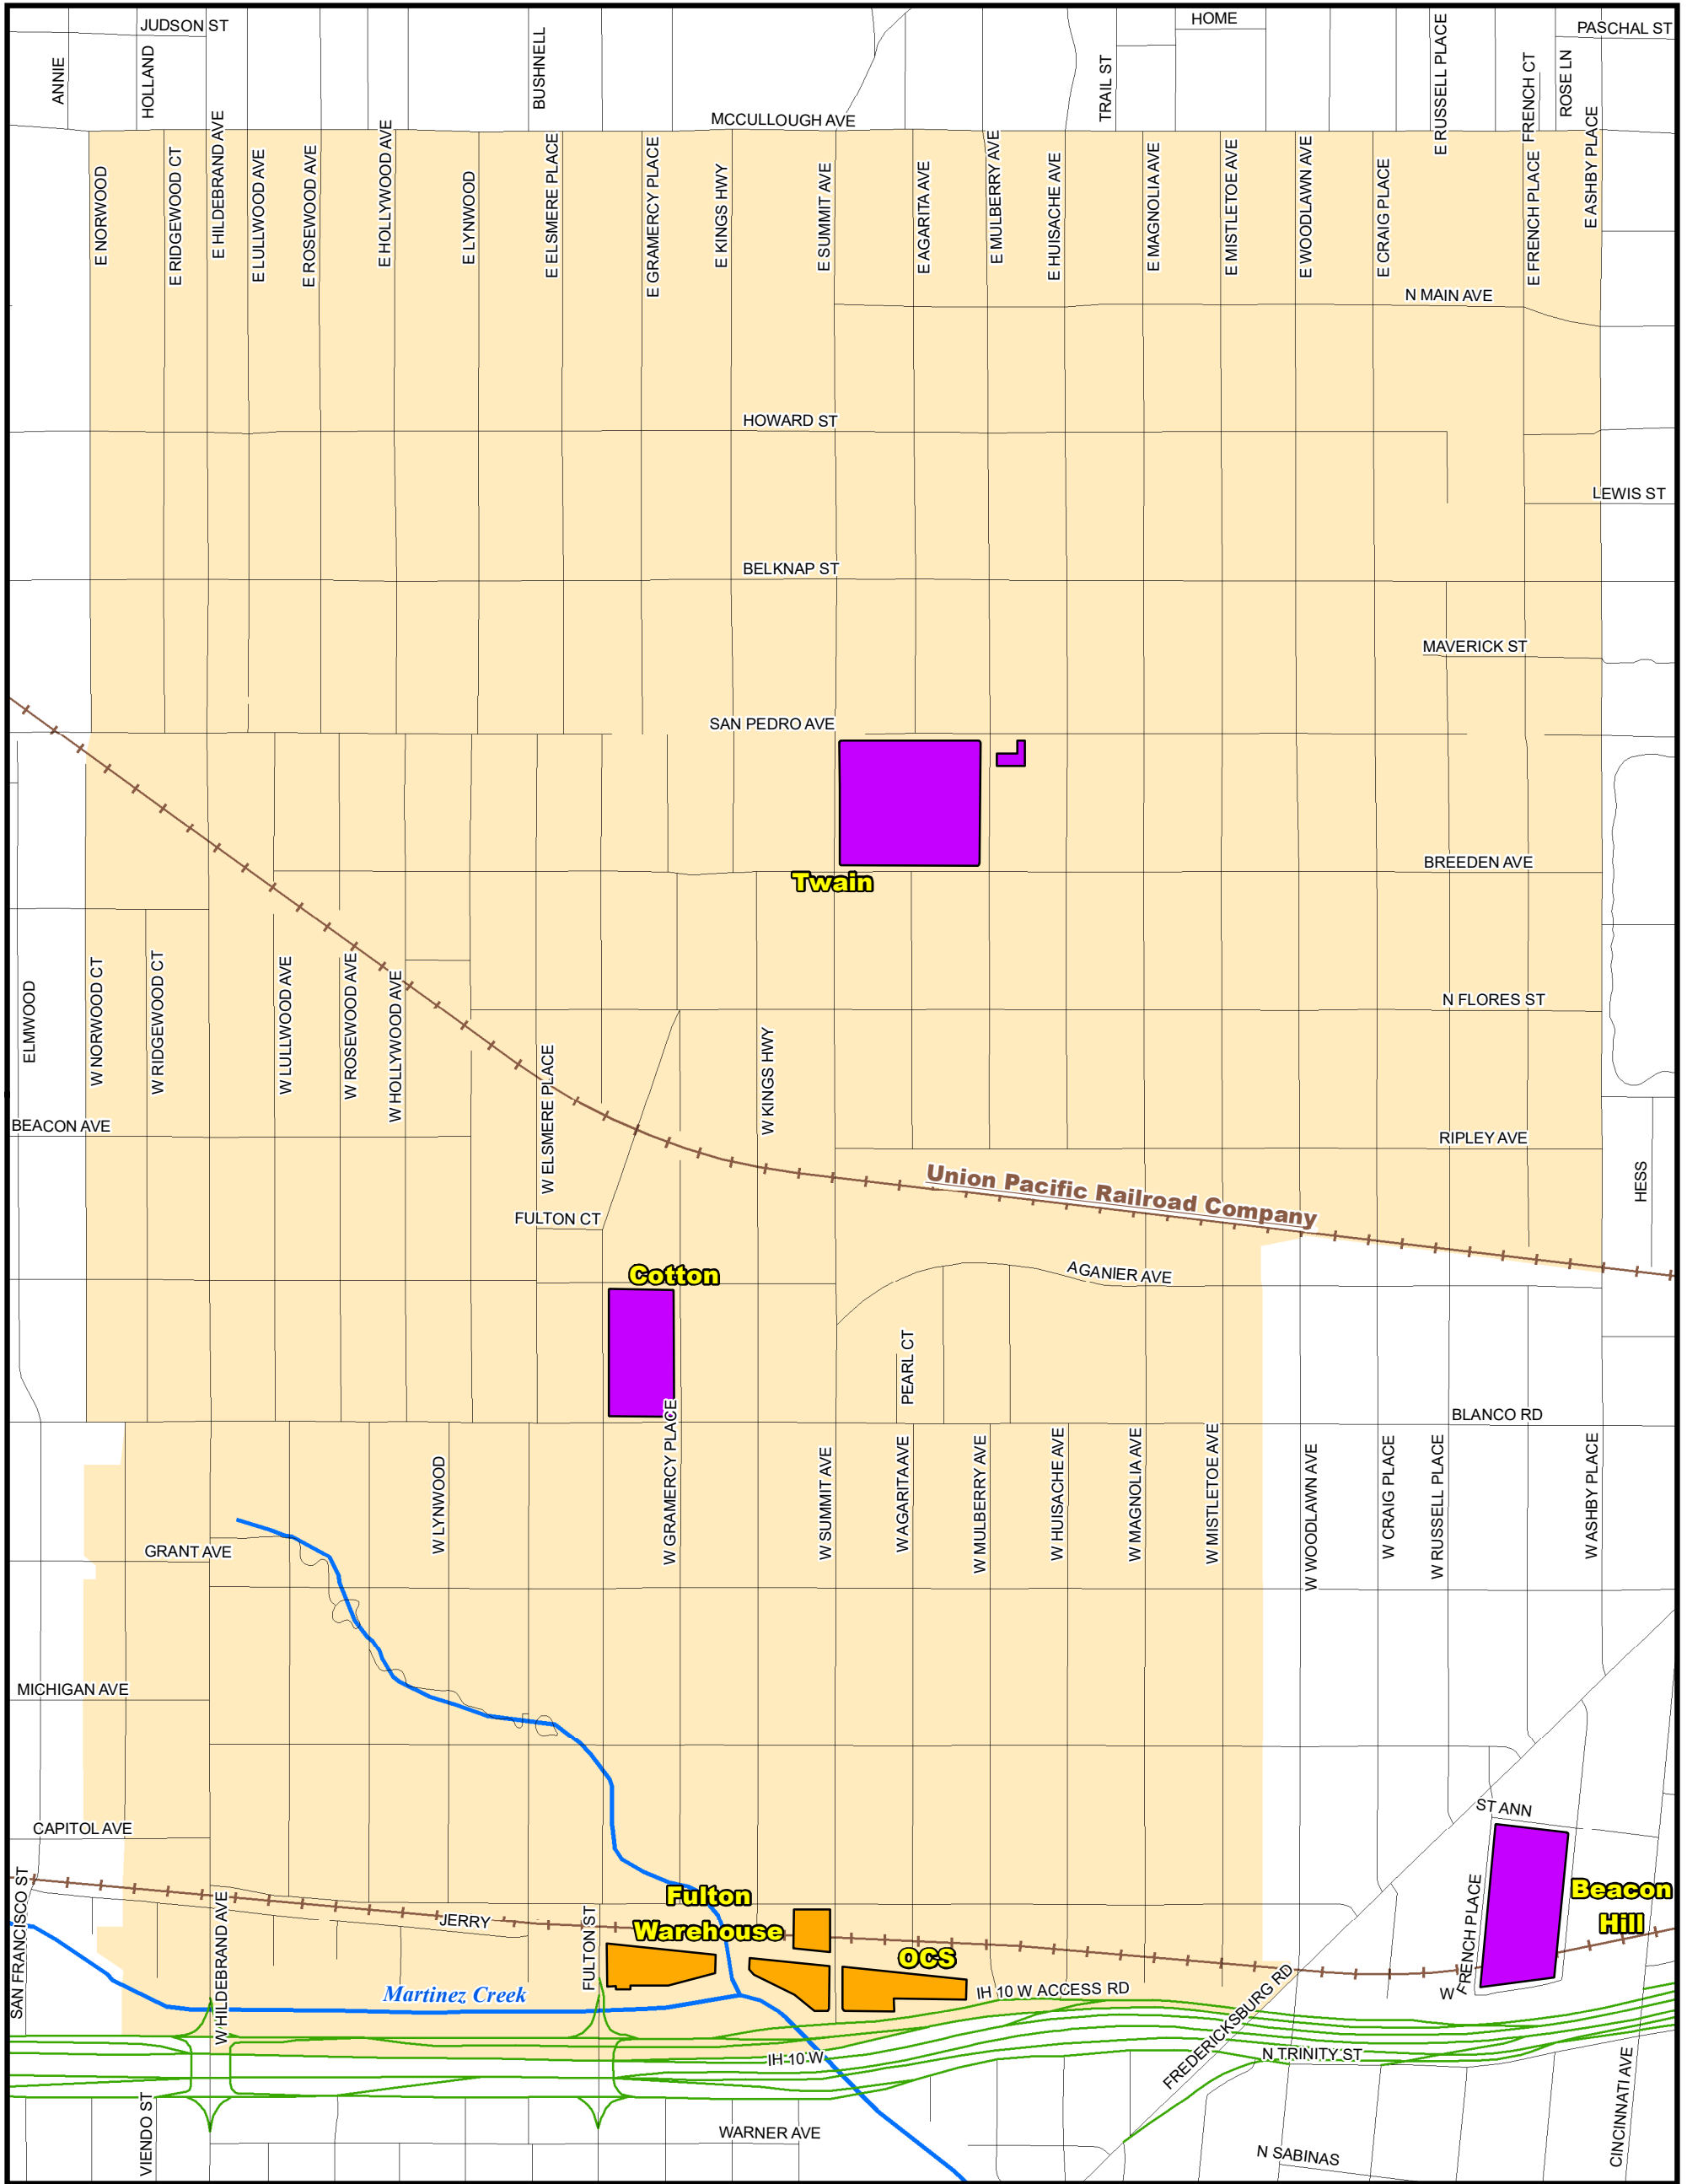

Attendance Boundary for 2021-2022

COTTON
Primary School
Grades Served: PK-8

1616 BLANCO RD.
SAN ANTONIO, TX 78212

LEGEND

1 inch equals 0.14 miles

Last Updated 2019-2020

SAISD Facilities		Route Features		Natural Features	
 Early Childhood EC	 Middle School	Streets	Rivers & Creeks		
 Administrative	 Primary PK/K-5/6	Railroad Tracks	Water Bodies		
 Closed - Pending Reuse	 High School	 PK/K-8 School	 Special Program		