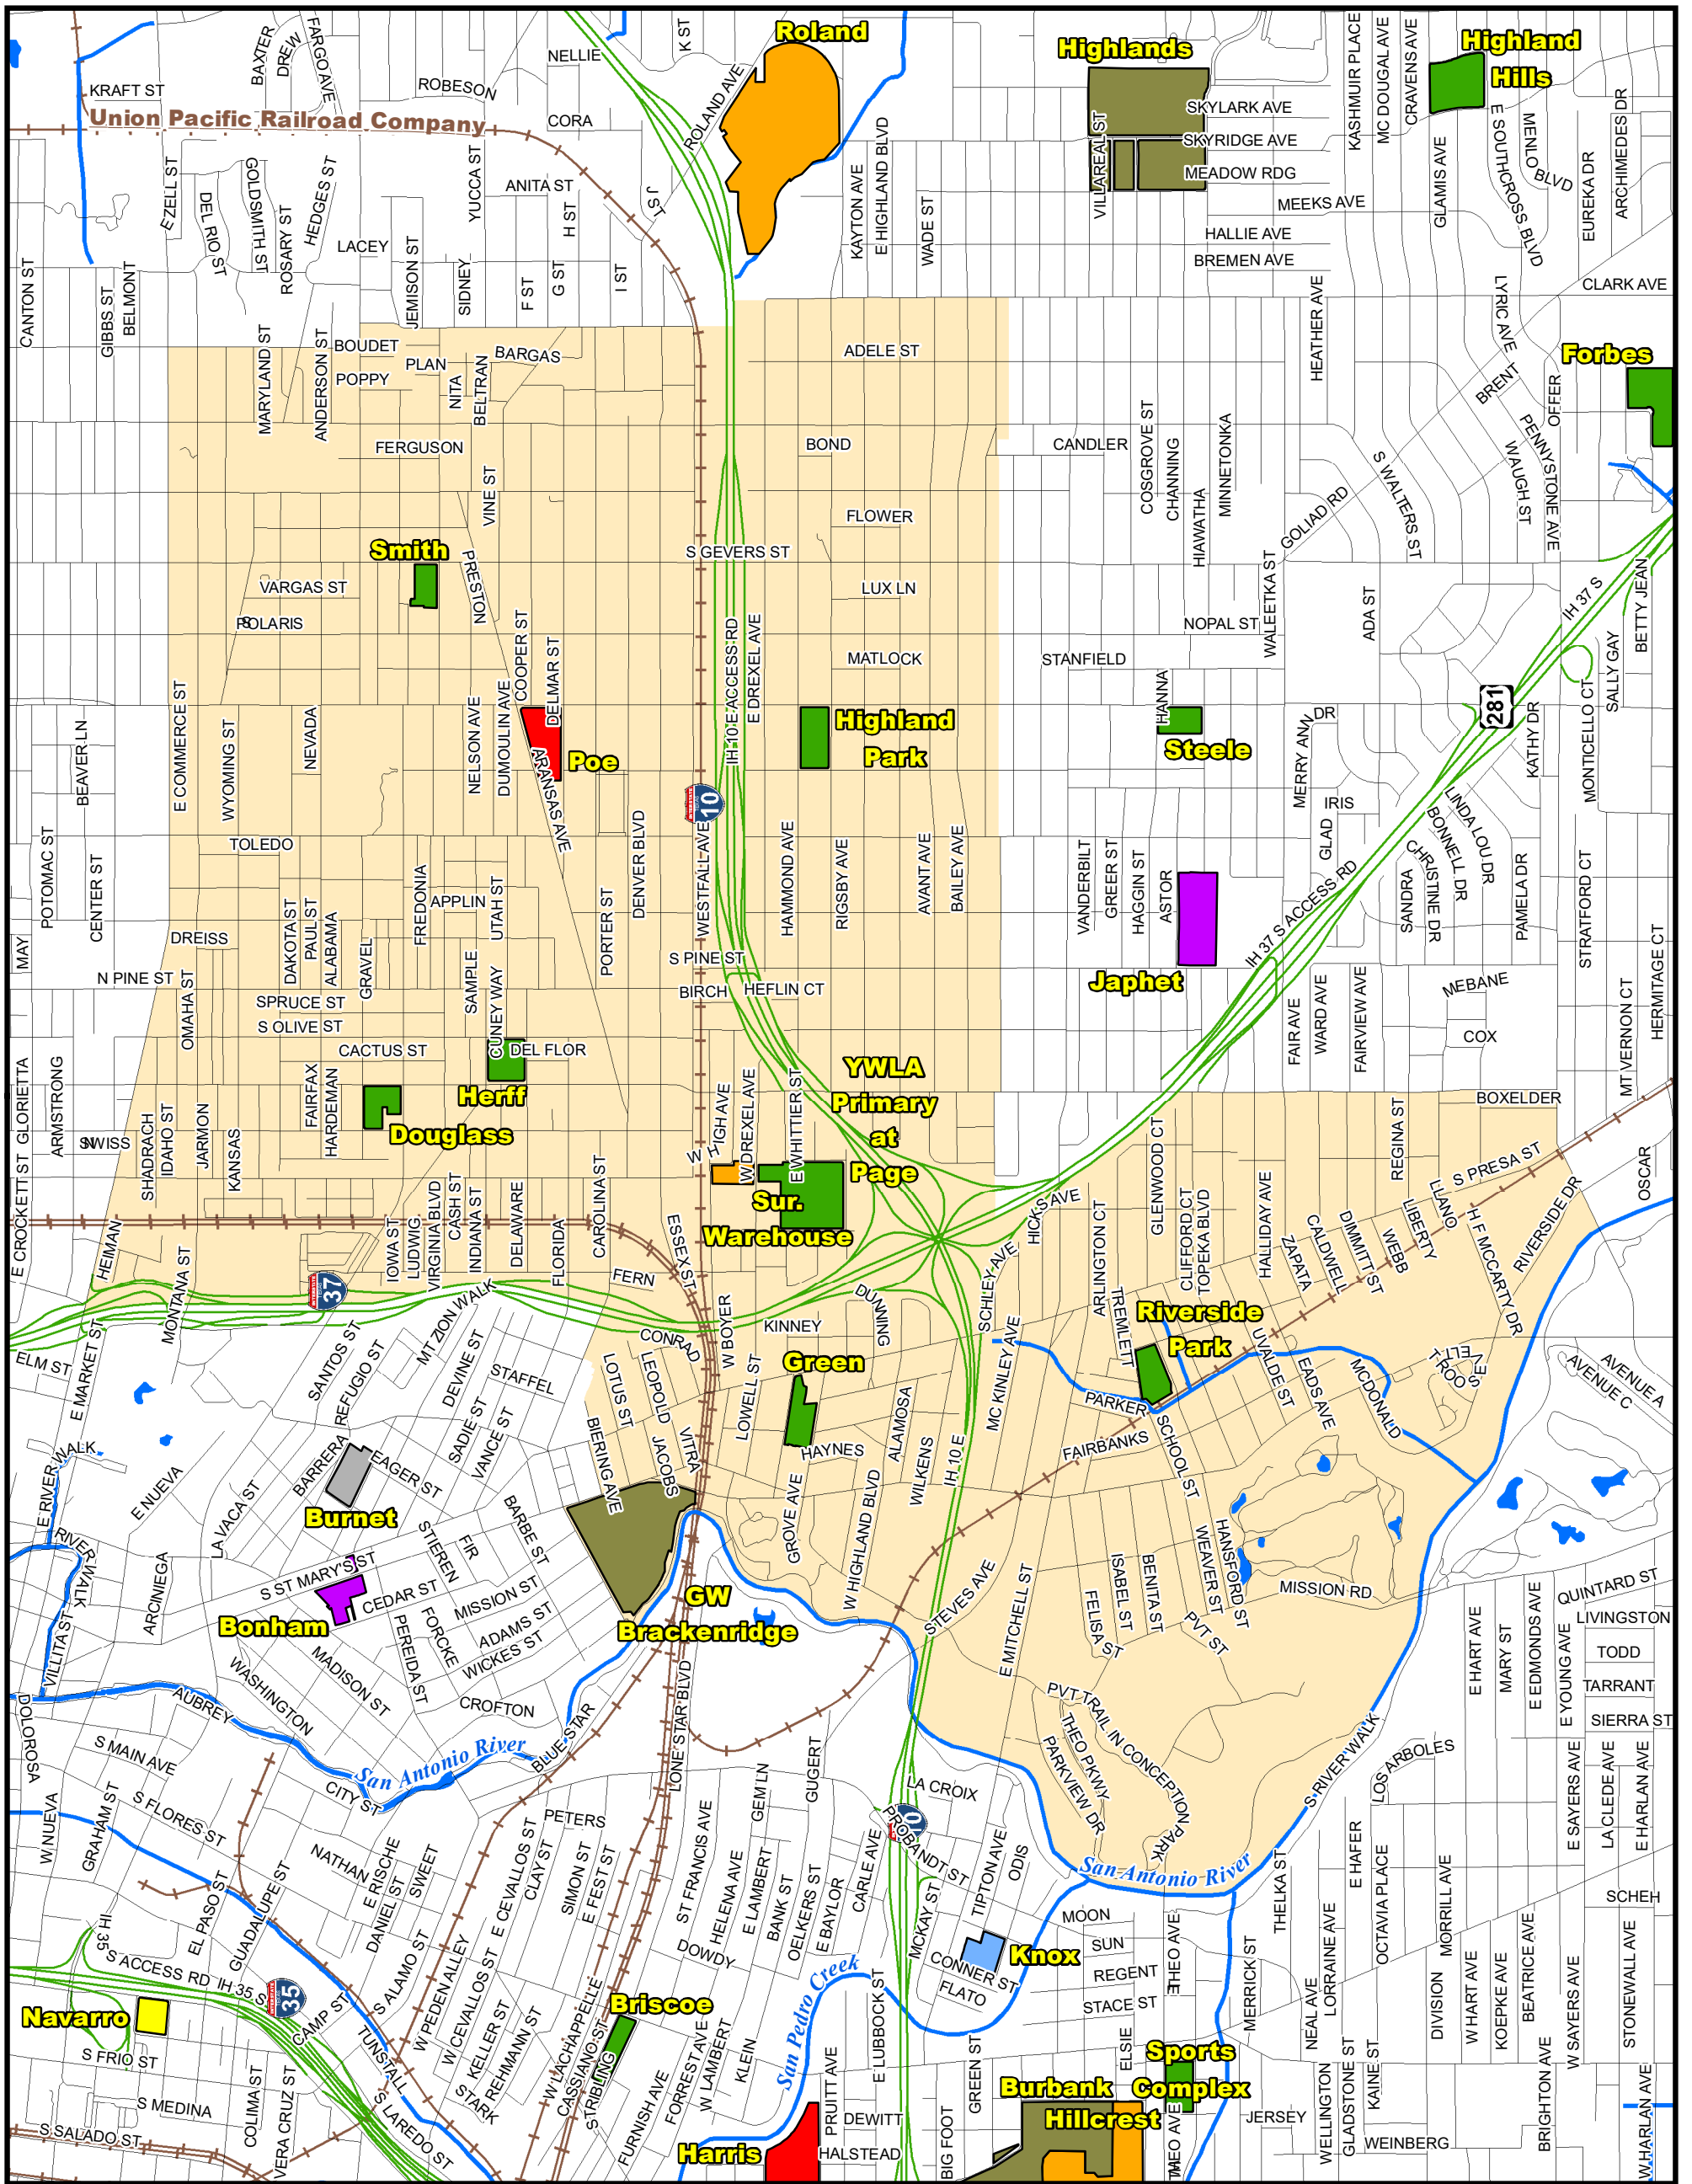

Attendance Boundary for 2021-2022

POE
Middle School
Grades Served: 6-8

814 ARANSAS AVE
SAN ANTONIO, TX 78210

LEGEND

1 inch equals 0.35 miles

Last Updated 2021-2022

SAISD Facilities		Route Features		Natural Features	
Facility_Type					
	Administrative		Early Childhood EC		Middle School
	Primary PK/K-5/6		PK/K-8 School		Rivers & Creeks
	Closed - Pending Reuse		Special Program		Water Bodies
			High School		Streets
			Railroad Tracks		