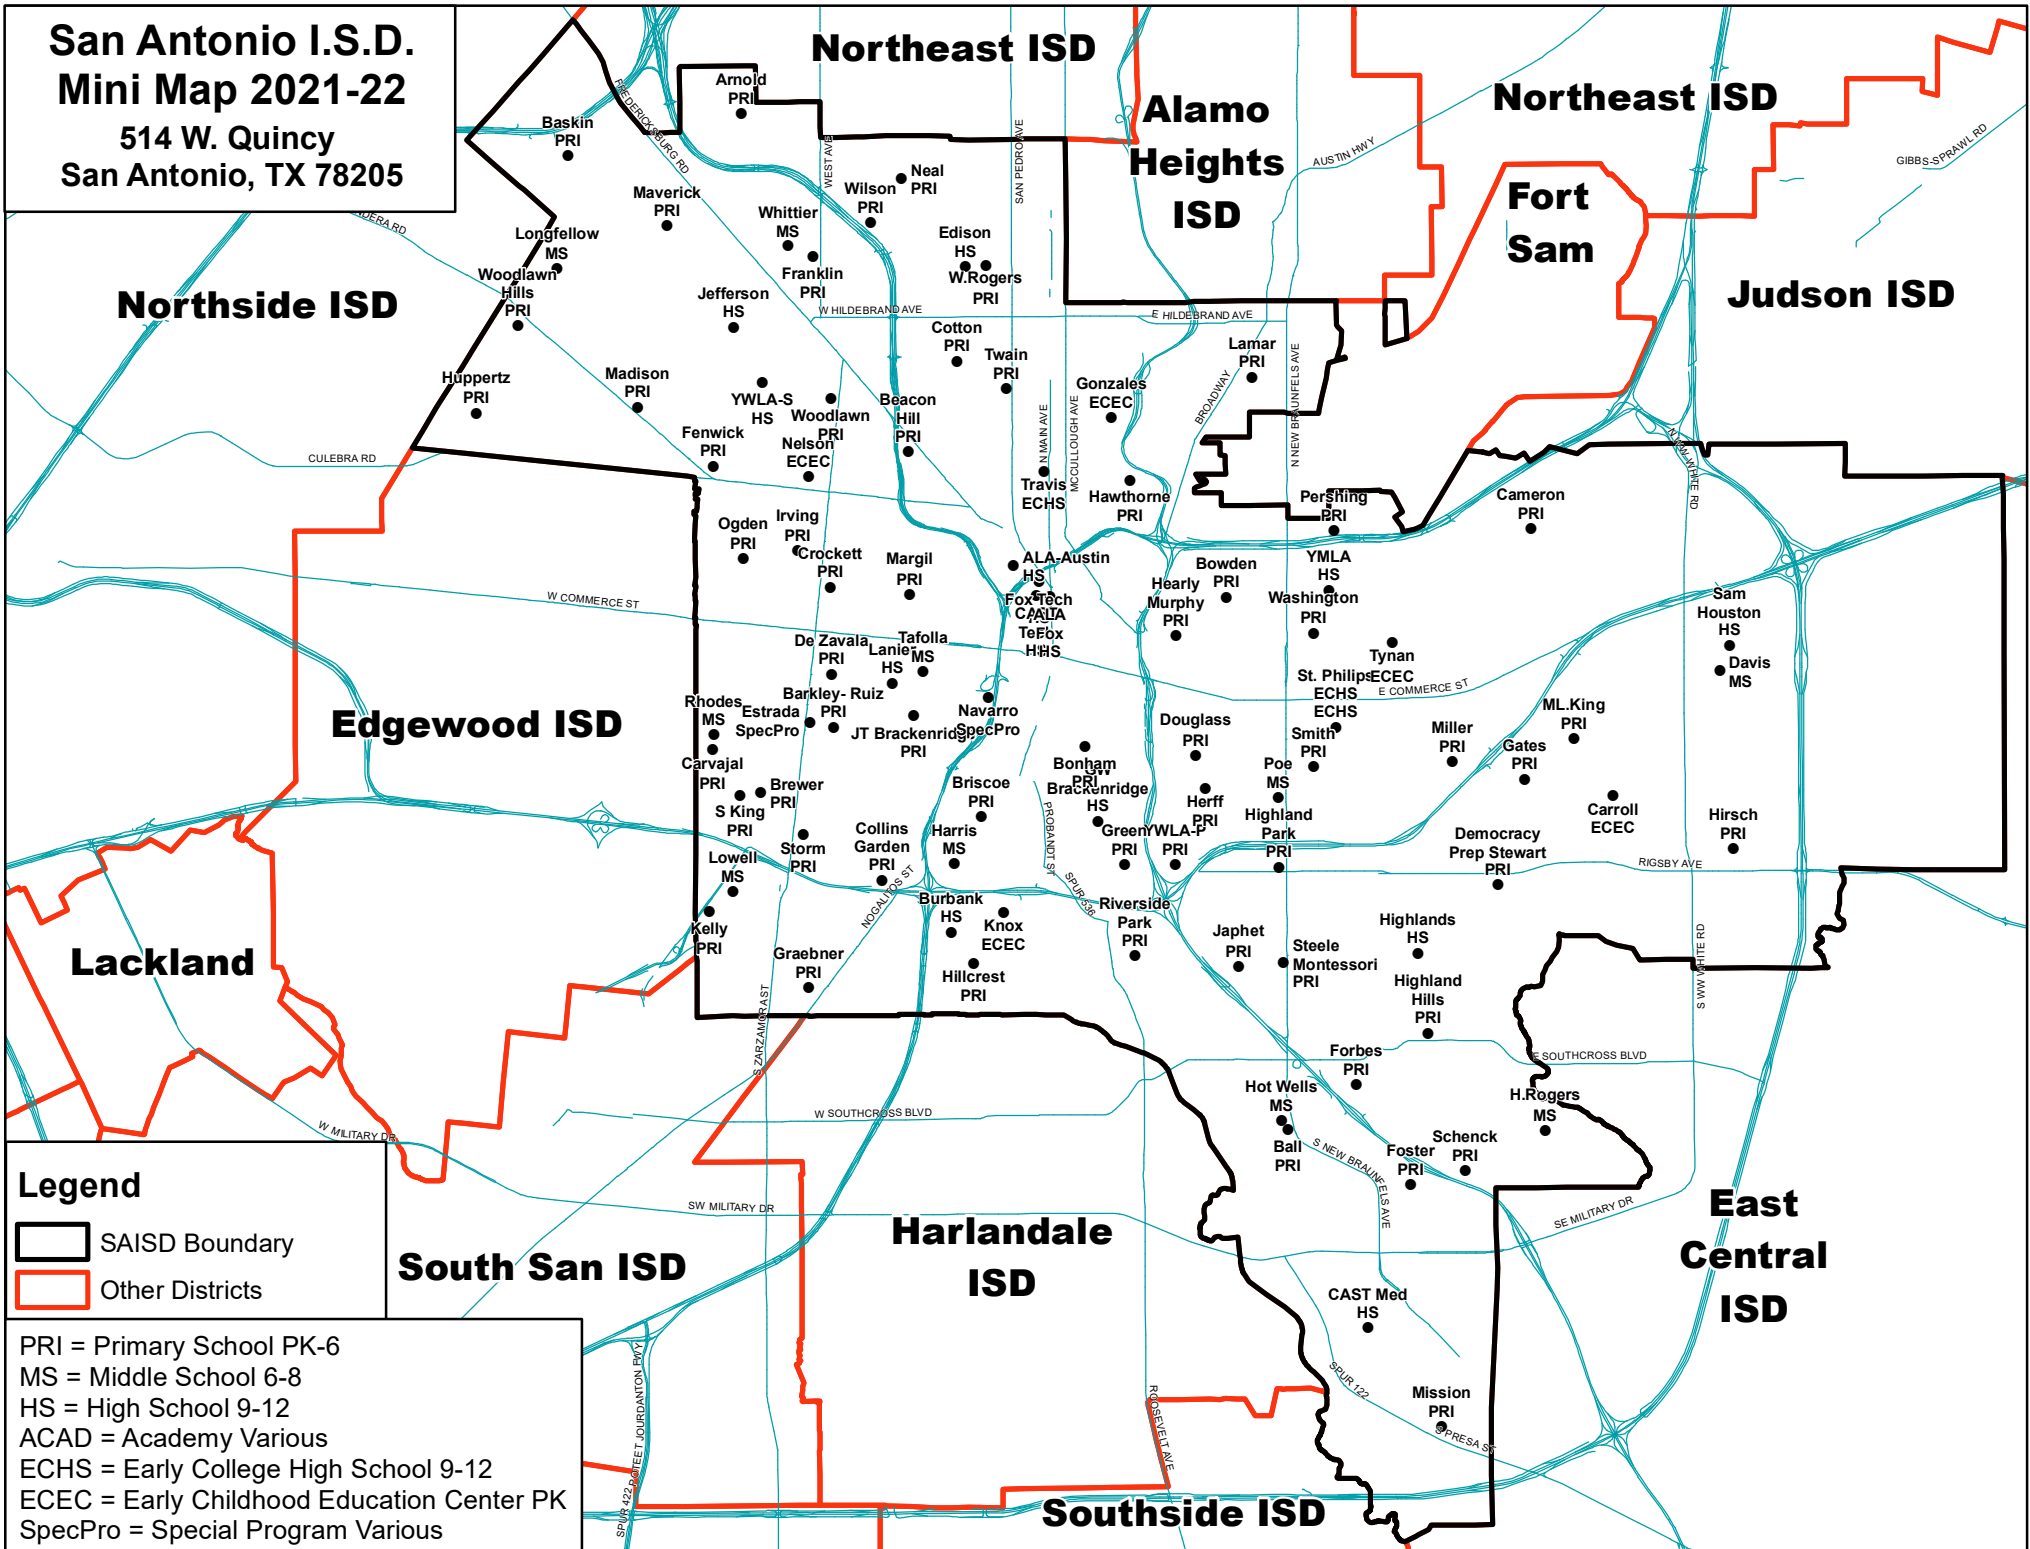

**San Antonio I.S.D.
Mini Map 2021-22**
514 W. Quincy
San Antonio, TX 78205

Legend
 [Black Outline] SAISD Boundary
 [Red Outline] Other Districts

PRI = Primary School PK-6
 MS = Middle School 6-8
 HS = High School 9-12
 ACAD = Academy Various
 ECHS = Early College High School 9-12
 ECEC = Early Childhood Education Center PK
 SpecPro = Special Program Various